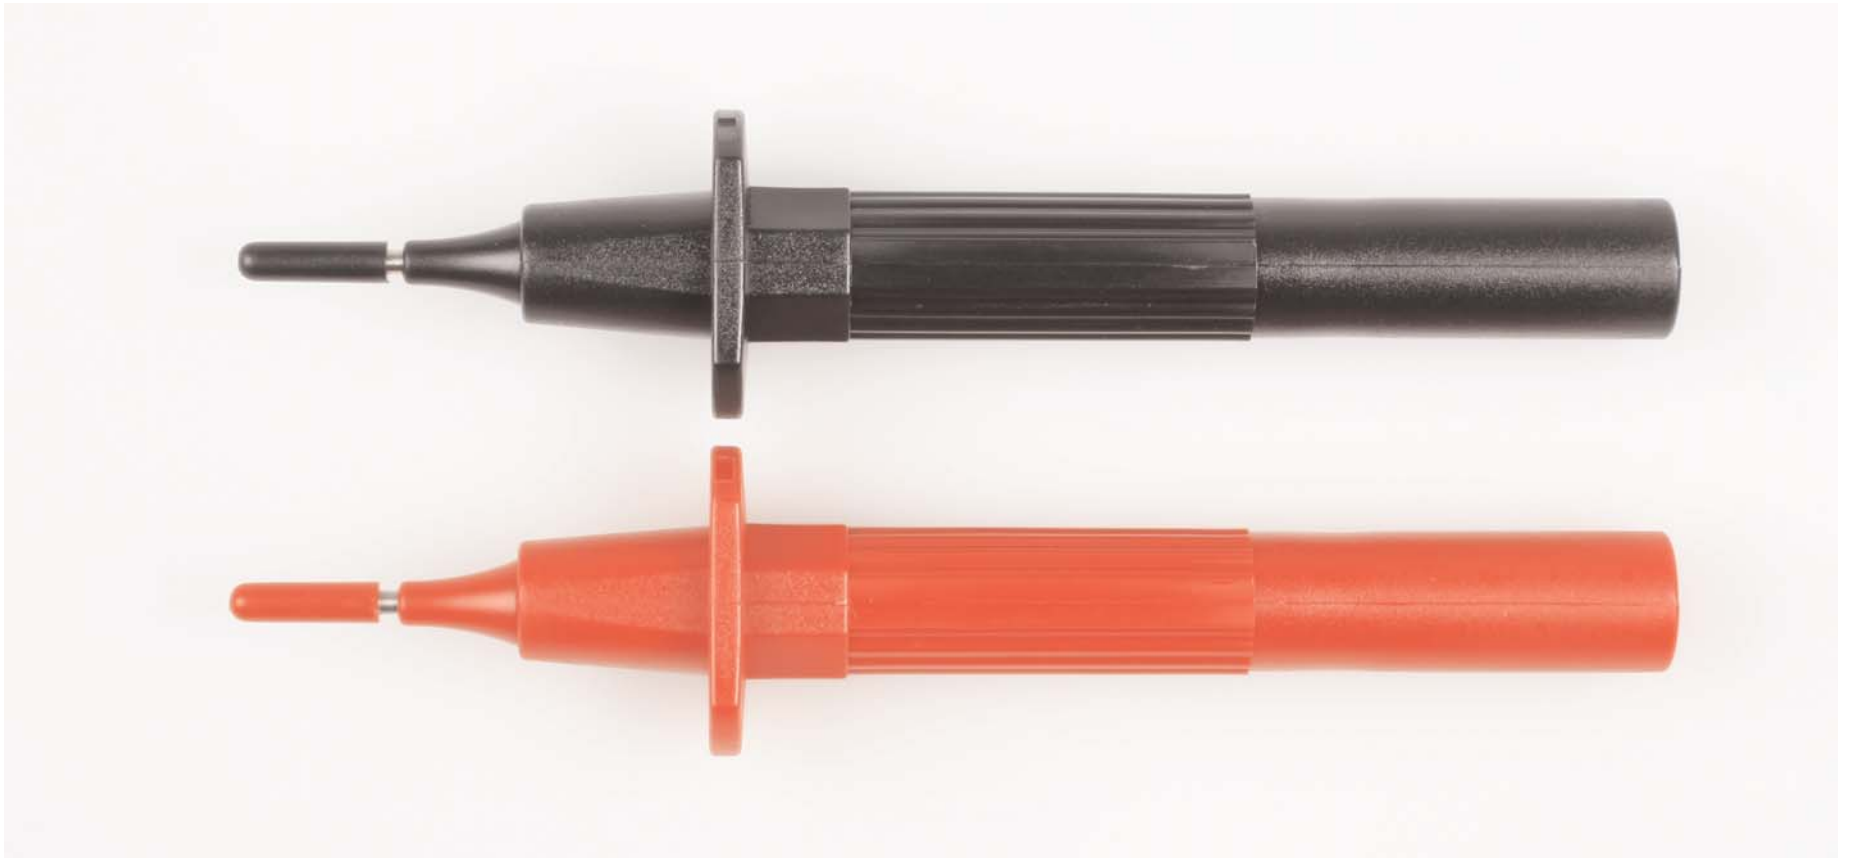

**A055**

Prod set with Tapered Stainless Steel Tip

**Voltage / Amperage Rating**

Maximum Voltage: 1000V  
Maximum Amperage: 30mA

Copyright © 2007 Test Products International, Inc.

**Agency Listing**

cULus 61010  
IEC 61010

**Category Rating**

CAT III 1000V

**Insulation Material**

N/A

**Dimensions**

Lead Length: N/A  
Prod Length: 0.43" (11.00mm)/  
0.04" (0.9mm) diameter  
Jaw Opening: N/A

**Type**

0.16 (4.0mm)  
male Banana Plug